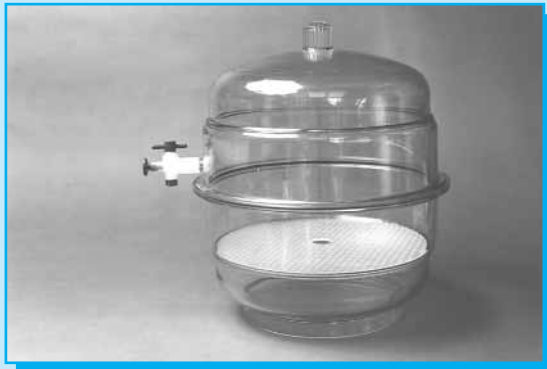

## Roots pumps

Industry and research applications make use of Roots pumps for fast pumping speeds. Very often a Roots pump is combined with a Rotary Vane pump to reduce the end pressure by about 1 decade.

DeMaCo Holland bv offers 2 different kinds of Roots pumps:

RUD series with direct coupling and pumping speeds ranging from 180 to 7350 m<sup>3</sup>/h.

RUD-F series, supplied with a frequency controlling device. This device allows starting the pump on atm. pressure. On request, we also sell complete pump sets, which include the combination of Rotary Vane and Roots pump.

## Plastic vacuum Bell Jar

If you need a small Bell Jar for low vacuum applications, please see our plastic Bell Jar of 250 x 250 mm. Each Bell Jar can be split in two halves, to place also big products easily. You can buy one of these Bell Jars including pump port and Bourdon pressure gauge for € 250,- (ex. VAT).