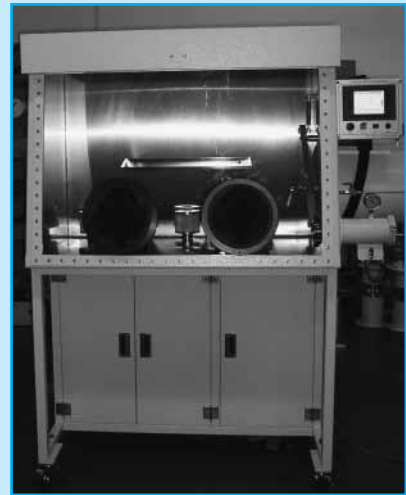

Newsletter

DeMaCo Holland bv
Oester 2
Postbus 4
NL-1723 ZG Noord-Scharwoude

T +31 (0)226 33 21 00
F +31 (0)226 33 21 11
E info@DeMaCo.nl
www.DeMaCo.nl

Vacuum seminar 1, 2 and 3 November 2005

For the second time DeMaCo Holland bv and Alcatel Adixen will organize three days of product presentations. Learning from the first seminar and listening to several 2003 participant's recommendations, we can even offer you a better program. Attached you receive your invitation including response form. Please return your form by fax.

Industrial vacuum pumps

DeMaCo Holland bv has an extensive range of industrial Rotary Vane pumps, the PS-series from ILMVAC. These robust and air cooled pumps are available with different capacities, ranging from 20 to 650 m³/h. Their maximum pressure is 0,5 mbar and each pump has an integrated oil mist eliminator. The PS-series pumps hardly require any maintenance.

Price indications:

PS20 : € 1.037,-

PS70 : € 2.017,-

PS200 : € 4.484,-

PS650 : € 11.669,-

Glove box

Recently we added a complete line of glove boxes to our program. The stainless steel glove boxes are all custom built, to receive most flexible choices in dimensions or load locks. Humidity and oxygen concentration inside the glove box is < 1 ppm.

A few further options are:

- Load lock heating
- Vacuum pump
- Cryogenic filter
- PLC control for regeneration